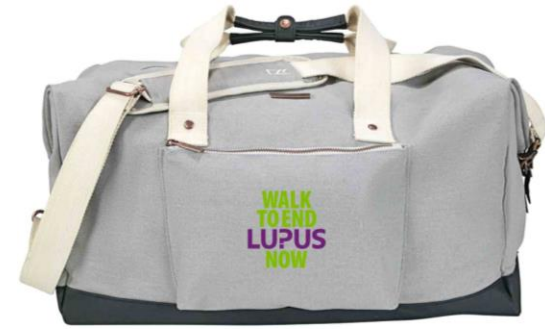

Light Up Logo Bluetooth Headphones, Black

**Fanatic Event Folding Chair, Gray
300 lb. Weight Capacity**

**Fundraising Level 2
\$500 - \$999.99**

Dayton Fleece Hoody
Men's (M-3X) or Women's (S-2X)

**WALK
TO END
LUPUS
NOW**

Fundraising Level 2
\$500 - \$999.99

Summit
group

OGIO® ENDURANCE Modern Performance Full-Zip Men's (M-3X) or Women's (S-2X)

Cutter & Buck® 19" Cotton Weekender Duffel, Gray

Bamboo Wireless Charging Desk Clock