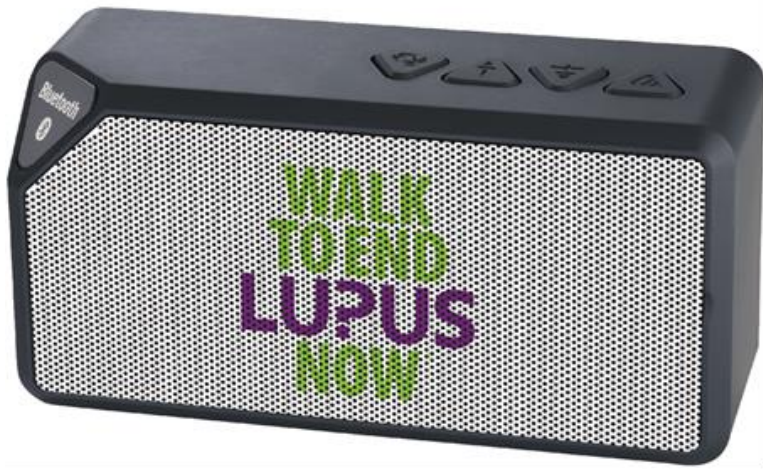

LUPUS FOUNDATION OF AMERICA

**WALK
TO END
LUPUS
NOW[®]**

Summit
group

Jabba Bluetooth Speaker, Black

Back

*Contents Not Included

Waterproof Dry Bag Backpack
Black, Lime Green, White

3-Piece Pickleball Set

Game Day 24 Can
Cooler Seat, Black

Classic Fit Cap

**WALK
TO END
LUPUS
NOW**

**Fundraising Level 1
\$250 - \$499.99**

Summit
group

**Grill and Chill Cooler Bag
and 3 Piece BBQ Tool Set**

Arctic Zone Titan Thermal HP® Copper Tumbler 30 oz., White

Light Up Logo Bluetooth Headphones, Black

**Fanatic Event Folding Chair, Gray
300 lb. Weight Capacity**

**Fundraising Level 2
\$500 - \$999.99**

Dayton Fleece Hoody
Men's (M-3X) or Women's (S-2X)

**WALK
TO END
LUPUS
NOW**

Fundraising Level 2
\$500 - \$999.99

Summit
group

OGIO® ENDURANCE Modern Performance Full-Zip Men's (M-3X) or Women's (S-2X)

Cutter & Buck® 19" Cotton Weekender Duffel, Gray

Bamboo Wireless Charging Desk Clock